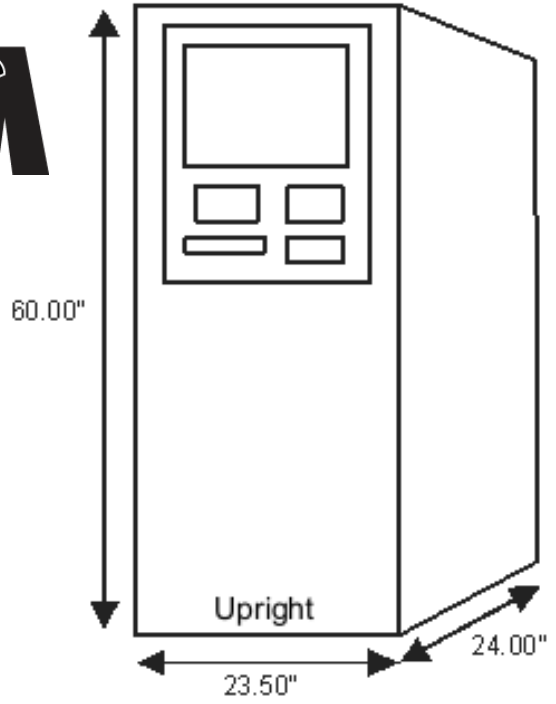

CORPORATE OFFICE:

620 Kresge Lane
Sparks, Nevada 89431
800-531-2646
775-331-2262

www.WesternMoney.com
sales@WesternMoney.com

MANUFACTURING/DISTRIBUTION:

4120 West Windmill Lane, Suite 101
Las Vegas, Nevada 89139
877-275-4967
702-364-5390