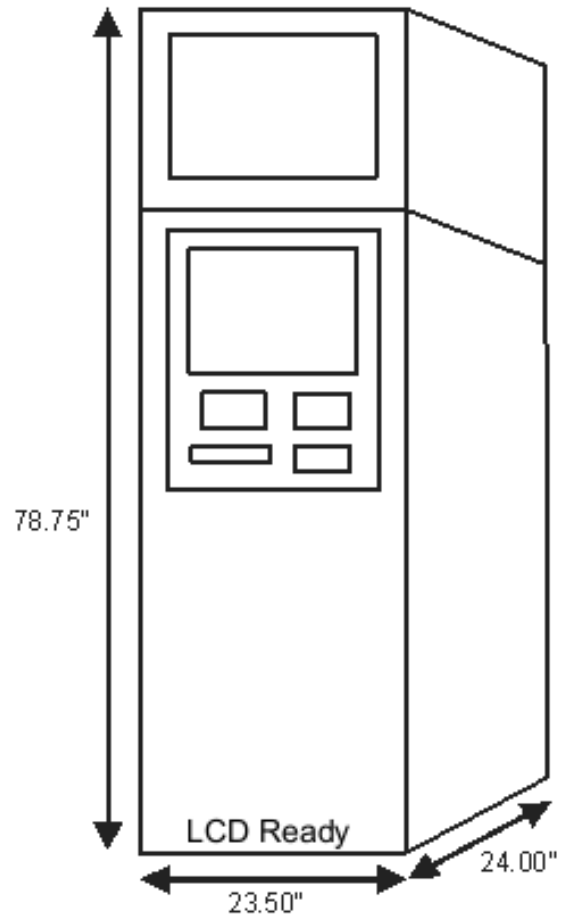

CORPORATE OFFICE:

620 Kresge Lane
Sparks, Nevada 89431
800-531-2646
775-331-2262

www.WesternMoney.com
sales@WesternMoney.com

MANUFACTURING/DISTRIBUTION:

4120 West Windmill Lane, Suite 101
Las Vegas, Nevada 89139
877-275-4967
702-364-5390