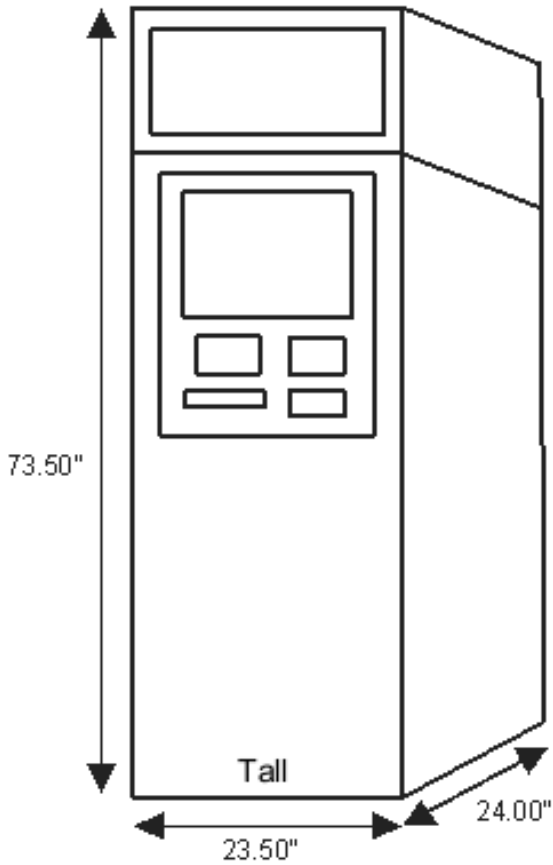

CORPORATE OFFICE:

620 Kresge Lane
Sparks, Nevada 89431
800-531-2646
775-331-2262

www.WesternMoney.com
sales@WesternMoney.com

MANUFACTURING/DISTRIBUTION:

4120 West Windmill Lane, Suite 101
Las Vegas, Nevada 89139
877-275-4967
702-364-5390