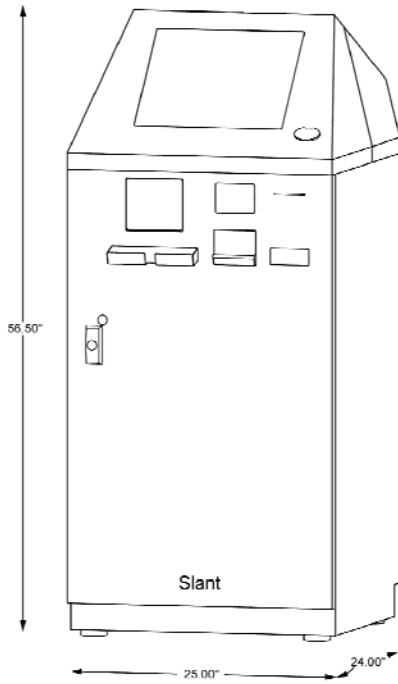

CORPORATE OFFICE:

620 Kresge Lane
Sparks, Nevada 89431
800-531-2646
775-331-2262

www.WesternMoney.com
sales@WesternMoney.com

MANUFACTURING/DISTRIBUTION:

4120 West Windmill Lane, Suite 101
Las Vegas, Nevada 89139
877-275-4967
702-364-5390