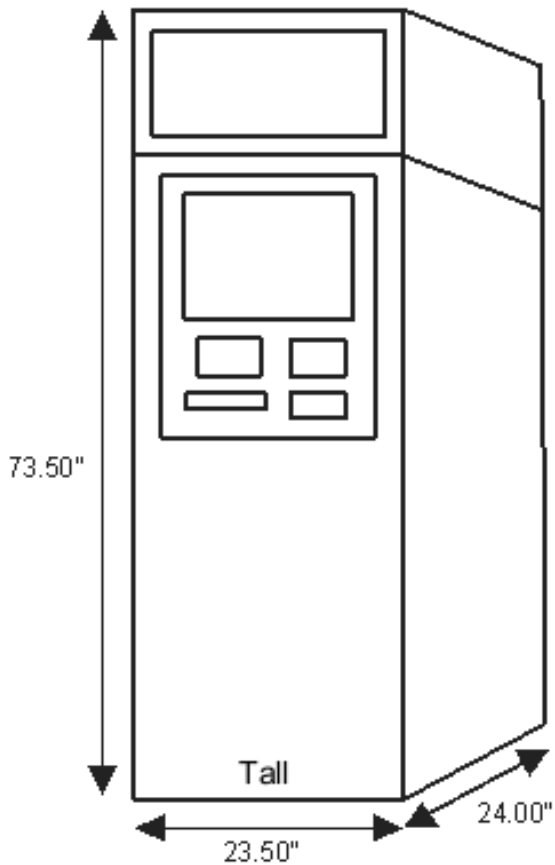

CORPORATE OFFICE:

620 Kresge Lane
Sparks, Nevada 89431
800-531-2646
775-331-2262

www.WesternMoney.com
sales@WesternMoney.com

MANUFACTURING/DISTRIBUTION:

4120 West Windmill Lane, Suite 101
Las Vegas, Nevada 89139
877-275-4967
702-364-5390