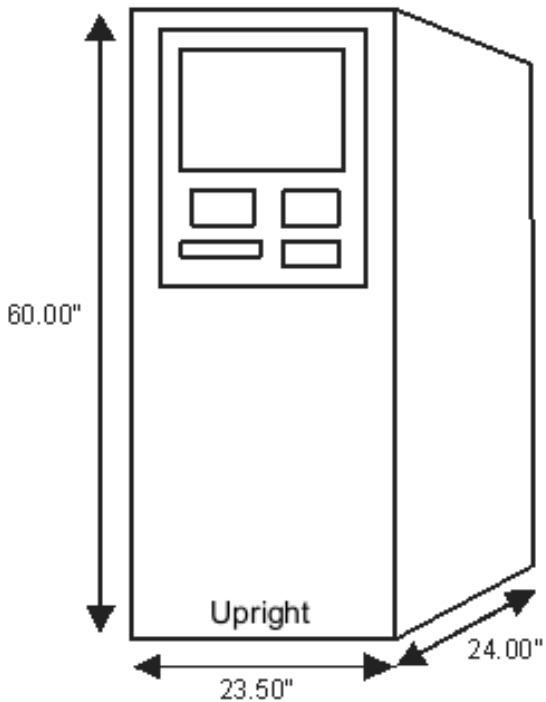

CORPORATE OFFICE:

620 Kresge Lane
Sparks, Nevada 89431
800-531-2646
775-331-2262

www.WesternMoney.com
sales@WesternMoney.com

MANUFACTURING/DISTRIBUTION:

4120 West Windmill Lane, Suite 101
Las Vegas, Nevada 89139
877-275-4967
702-364-5390