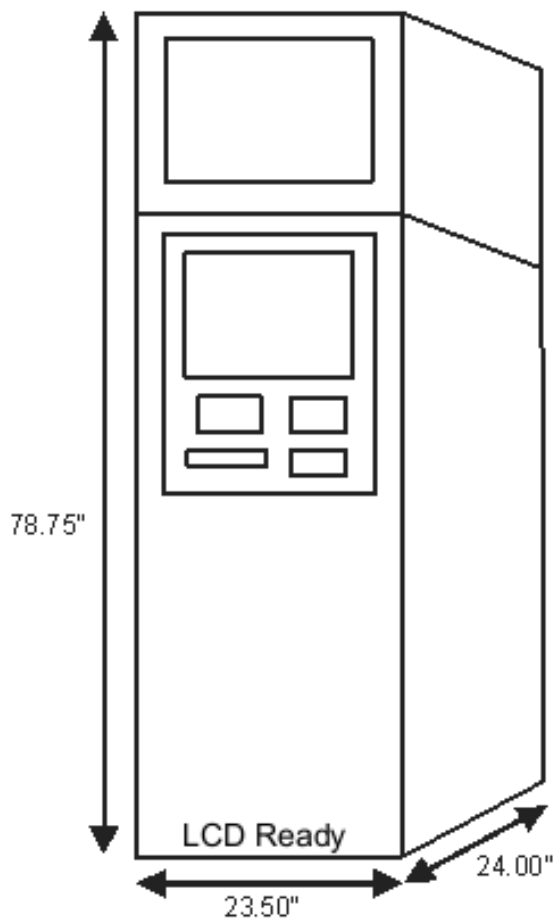

CORPORATE OFFICE:

620 Kresge Lane
Sparks, Nevada 89431
800-531-2646
775-331-2262

www.WesternMoney.com
sales@WesternMoney.com

MANUFACTURING/DISTRIBUTION:

4120 West Windmill Lane, Suite 101
Las Vegas, Nevada 89139
877-275-4967
702-364-5390